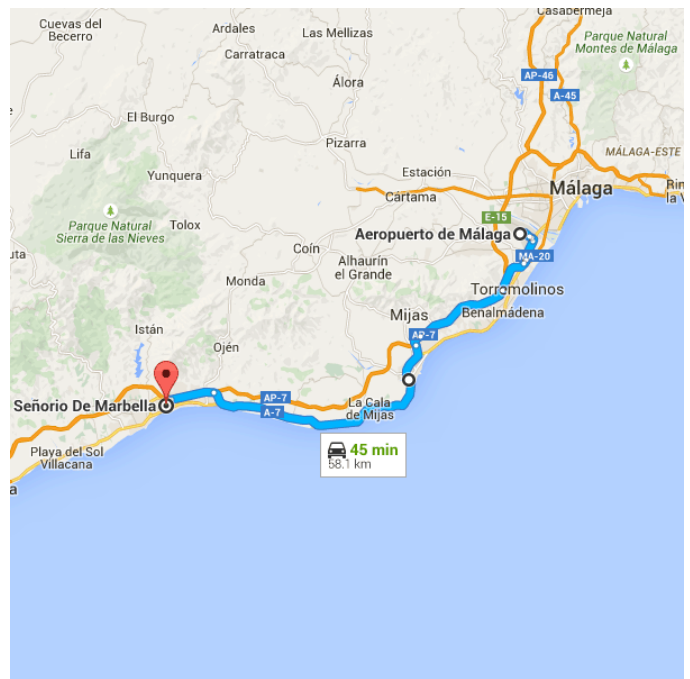

Directions from Aeropuerto de Málaga to Señorío De Marbella, 29602

○ Aeropuerto de Málaga

Avenida Comandante García Morato, s/n, 29004 Málaga, Spain

Get on MA-20 from Calle Comandante García M and Av. de Velázquez/MA-21

4.2 km / 4 min

- ↑ 1. Head southeast on Calle Comandante García M
750 m
- 🌀 2. At the roundabout, take the 2nd exit and stay on Calle Comandante García M
300 m
- ⤴ 3. Take the ramp to Torremolinos/N-340/Cádiz
400 m
- ⤴ 4. Merge onto Av. de Velázquez/MA-21
2.3 km
- ⤴ 5. Take the ramp to E-15/A-7/Benalmadena/Algeciras
450 m

Drive from AP-7 and A-7 to Marbella. Take exit 181B from E-15/A-7/AP-7

52.9 km / 37 min

6. Merge onto **MA-20**
4.2 km
7. Continue onto **AP-7**
10.9 km
8. Take exit **214** for **A-7** toward **Fuengirola/Algeciras**
1.4 km
9. Continue onto **A-7**
4.4 km
10. Take the exit toward **Fuengirola**
210 m
11. At the roundabout, take the **1st** exit onto **Zona Parque Fluvial Sohail**
300 m
12. At the roundabout, take the **3rd** exit and stay on **Zona Parque Fluvial Sohail**
350 m
13. At the roundabout, take the **2nd** exit onto the **A-7** ramp to **E-15/Marbella/Algeciras**
210 m
14. Merge onto **A-7**
26.0 km
15. Take the exit on the **left** onto **E-15/A-7/AP-7** toward **Marbella/Algeciras**
4.8 km
16. Take exit **181B** toward **Nagüeles**
230 m

Drive to Plaza Cantueso

1.0 km / 2 min

17. At the roundabout, take the **3rd** exit
 ⓘ Go through 2 roundabouts
750 m
18. Turn **right** toward **Plaza Cantueso**
210 m
19. Turn **right** toward **Plaza Cantueso**
8 m
20. Slight **left** onto **Plaza Cantueso**
 ⓘ Destination will be on the right
2 m