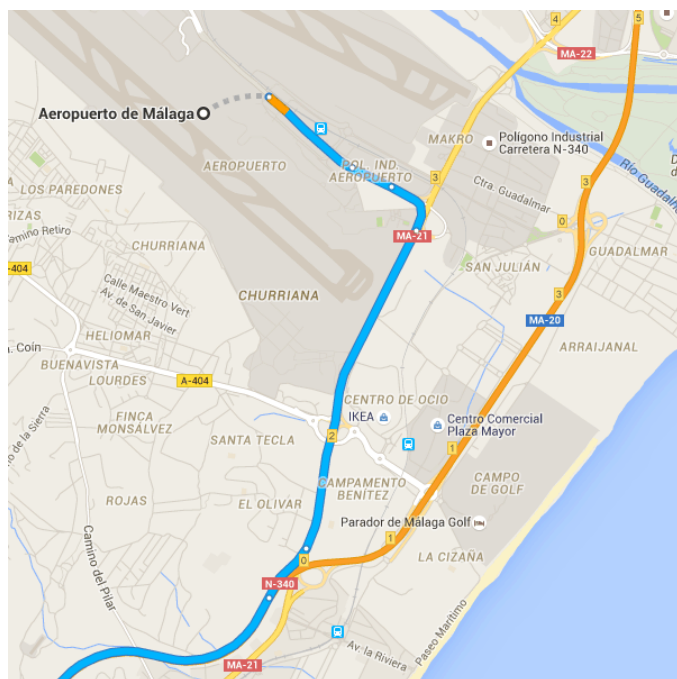

Directions from Aeropuerto de Málaga to Señorío De Marbella, 29602

○ Aeropuerto de Málaga

Avenida Comandante García Morato, s/n, 29004 Málaga, Spain

Get on MA-20 from Calle Comandante García M and Av. de Velázquez/MA-21

4.2 km / 4 min

- ↑ 1. Head southeast on Calle Comandante García M
750 m
- 🌀 2. At the roundabout, take the 2nd exit and stay on Calle Comandante García M
300 m
- ⤴ 3. Take the ramp to Torremolinos/N-340/Cádiz
400 m
- ⤴ 4. Merge onto Av. de Velázquez/MA-21
2.3 km
- ⤴ 5. Take the ramp to E-15/A-7/Benalmadena/Algeciras
450 m

Drive from AP-7 and A-7 to Marbella. Take exit 181B from E-15/A-7/AP-7

52.9 km / 37 min

6. Merge onto **MA-20**
4.2 km
7. Continue onto **AP-7**
10.9 km
8. Take exit **214** for **A-7** toward **Fuengirola/Algeciras**
1.4 km
9. Continue onto **A-7**
4.4 km
10. Take the exit toward **Fuengirola**
210 m
11. At the roundabout, take the **1st** exit onto **Zona Parque Fluvial Sohail**
300 m
12. At the roundabout, take the **3rd** exit and stay on **Zona Parque Fluvial Sohail**
350 m
13. At the roundabout, take the **2nd** exit onto the **A-7** ramp to **E-15/Marbella/Algeciras**
210 m
14. Merge onto **A-7**
26.0 km
15. Take the exit on the **left** onto **E-15/A-7/AP-7** toward **Marbella/Algeciras**
4.8 km
16. Take exit **181B** toward **Nagüeles**
230 m

Drive to Plaza Cantueso

1.0 km / 2 min

17. At the roundabout, take the **3rd** exit
 ⓘ Go through 2 roundabouts
750 m
18. Turn **right** toward **Plaza Cantueso**
210 m
19. Turn **right** toward **Plaza Cantueso**
8 m
20. Slight **left** onto **Plaza Cantueso**
 ⓘ Destination will be on the right
2 m