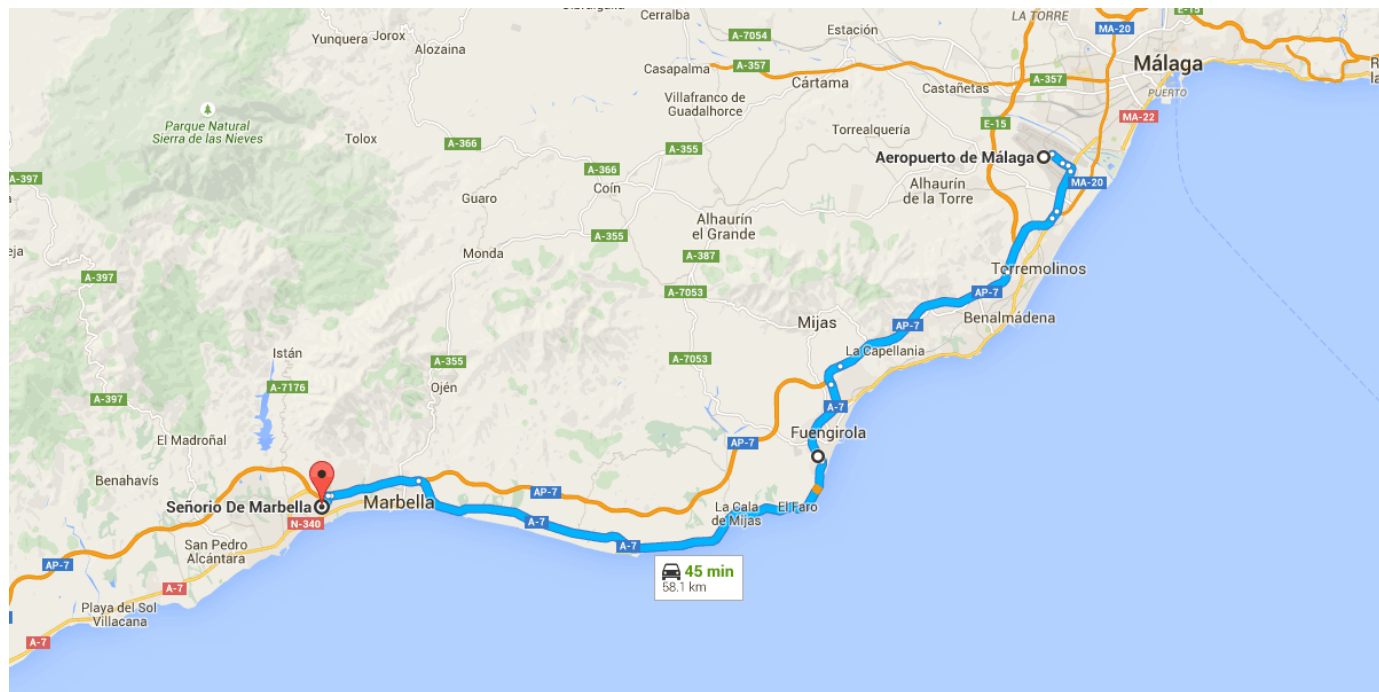

Directions from Aeropuerto de Málaga to Señorío De Marbella, 29602

○ Aeropuerto de Málaga

Avenida Comandante García Morato, s/n, 29004 Málaga, Spain

Get on MA-20 from Calle Comandante García M and Av. de Velázquez/MA-21

4.2 km / 4 min

- ↑ 1. Head southeast on Calle Comandante García M
750 m
- 🌀 2. At the roundabout, take the 2nd exit and stay on Calle Comandante García M
300 m
- ⤴ 3. Take the ramp to Torremolinos/N-340/Cádiz
400 m
- ⤴ 4. Merge onto Av. de Velázquez/MA-21
2.3 km
- ⤴ 5. Take the ramp to E-15/A-7/Benalmadena/Algeciras
450 m

Drive from AP-7 and A-7 to Marbella. Take exit 181B from E-15/A-7/AP-7

52.9 km / 37 min

6. Merge onto **MA-20**
4.2 km
7. Continue onto **AP-7**
10.9 km
8. Take exit **214** for **A-7** toward **Fuengirola/Algeciras**
1.4 km
9. Continue onto **A-7**
4.4 km
10. Take the exit toward **Fuengirola**
210 m
11. At the roundabout, take the **1st** exit onto **Zona Parque Fluvial Sohail**
300 m
12. At the roundabout, take the **3rd** exit and stay on **Zona Parque Fluvial Sohail**
350 m
13. At the roundabout, take the **2nd** exit onto the **A-7** ramp to **E-15/Marbella/Algeciras**
210 m
14. Merge onto **A-7**
26.0 km
15. Take the exit on the **left** onto **E-15/A-7/AP-7** toward **Marbella/Algeciras**
4.8 km
16. Take exit **181B** toward **Nagüeles**
230 m

Drive to Plaza Cantueso

1.0 km / 2 min

17. At the roundabout, take the **3rd** exit
 ⓘ Go through 2 roundabouts
750 m
18. Turn **right** toward **Plaza Cantueso**
210 m
19. Turn **right** toward **Plaza Cantueso**
8 m
20. Slight **left** onto **Plaza Cantueso**
 ⓘ Destination will be on the right
2 m