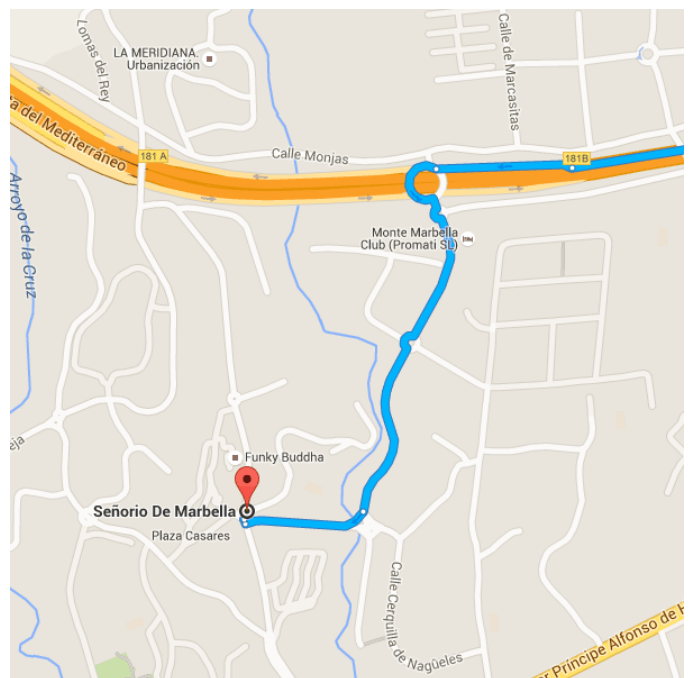

Directions from Aeropuerto de Málaga to Señorío De Marbella, 29602

○ Aeropuerto de Málaga

Avenida Comandante García Morato, s/n, 29004 Málaga, Spain

Get on MA-20 from Calle Comandante García M and Av. de Velázquez/MA-21

4.2 km / 4 min

- ↑ 1. Head southeast on Calle Comandante García M
750 m
- 🌀 2. At the roundabout, take the 2nd exit and stay on Calle Comandante García M
300 m
- ⤴ 3. Take the ramp to Torremolinos/N-340/Cádiz
400 m
- ⤴ 4. Merge onto Av. de Velázquez/MA-21
2.3 km
- ⤴ 5. Take the ramp to E-15/A-7/Benalmadena/Algeciras
450 m

Drive from AP-7 and A-7 to Marbella. Take exit 181B from E-15/A-7/AP-7

52.9 km / 37 min

6. Merge onto **MA-20**
4.2 km
7. Continue onto **AP-7**
10.9 km
8. Take exit **214** for **A-7** toward **Fuengirola/Algeciras**
1.4 km
9. Continue onto **A-7**
4.4 km
10. Take the exit toward **Fuengirola**
210 m
11. At the roundabout, take the **1st** exit onto **Zona Parque Fluvial Sohail**
300 m
12. At the roundabout, take the **3rd** exit and stay on **Zona Parque Fluvial Sohail**
350 m
13. At the roundabout, take the **2nd** exit onto the **A-7** ramp to **E-15/Marbella/Algeciras**
210 m
14. Merge onto **A-7**
26.0 km
15. Take the exit on the **left** onto **E-15/A-7/AP-7** toward **Marbella/Algeciras**
4.8 km
16. Take exit **181B** toward **Nagüeles**
230 m

Drive to Plaza Cantueso

1.0 km / 2 min

17. At the roundabout, take the **3rd** exit
 ⓘ Go through 2 roundabouts
750 m
18. Turn **right** toward **Plaza Cantueso**
210 m
19. Turn **right** toward **Plaza Cantueso**
8 m
20. Slight **left** onto **Plaza Cantueso**
 ⓘ Destination will be on the right
2 m